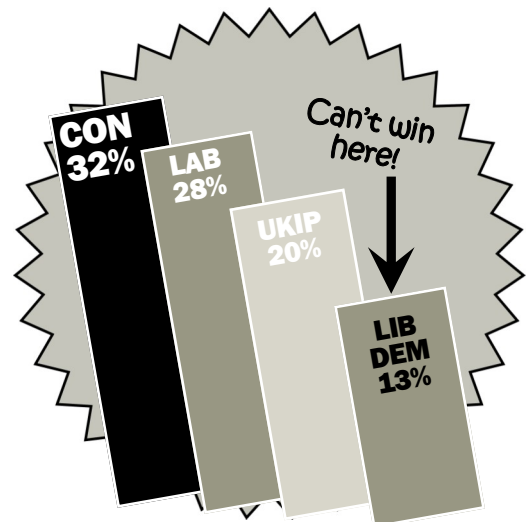

Local Hucknall resident, **Mick Murphy**, cares passionately about our town and seeks your support to continue his positive campaign to make our community an even better place to live. **Mick hasn't just arrived for the by-election - as a local Councillor and campaigner, he fights for you all year round.** And it's because he's lived in Hucknall for 30 years, that he knows and understands the issues which matter most to local people.

Mick is disappointed, but not surprised, that local Liberal Democrats have chosen to run a misleading campaign in this by-election against the new Conservative administration at County Hall. Their own campaign manuals advise them to "Be wicked, act shamelessly, stir endlessly ..... don't be afraid to exaggerate." (*Effective Opposition pp 21 and 23*)

With Mick, what you see is what you get. Mick will always stand up for local people and the town he loves. He asks for your support on Thursday 11th February.

Issue of concern or need help? Contact Mick:

Tel: 07971 864478

Email: mick.murphy@sherwoodconservatives.com
arrive_in_style@hotmail.com

*How you voted in Hucknall in the June 2009 County Council Elections - based on the average votes cast for each party (exc. single candidates).

Promoted by Mick Murphy on behalf of Mick Murphy, both of 15 Rosslyn Drive, Hucknall, Nottingham, NG15 8BU. Printed by Neartone Colour Printers, 192 Beardall Street, Hucknall, Nottingham, NG15 7JU.

4

**Mick MURPHY
CONSERVATIVE**